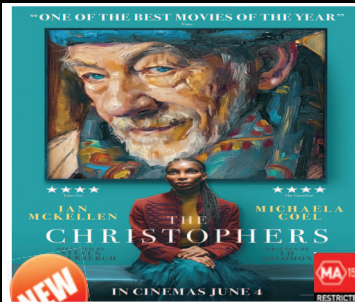

1hr 35m
Advance Screening
Sun ONLY:
12:30pm

Adult $17 Child $15 Senior $14